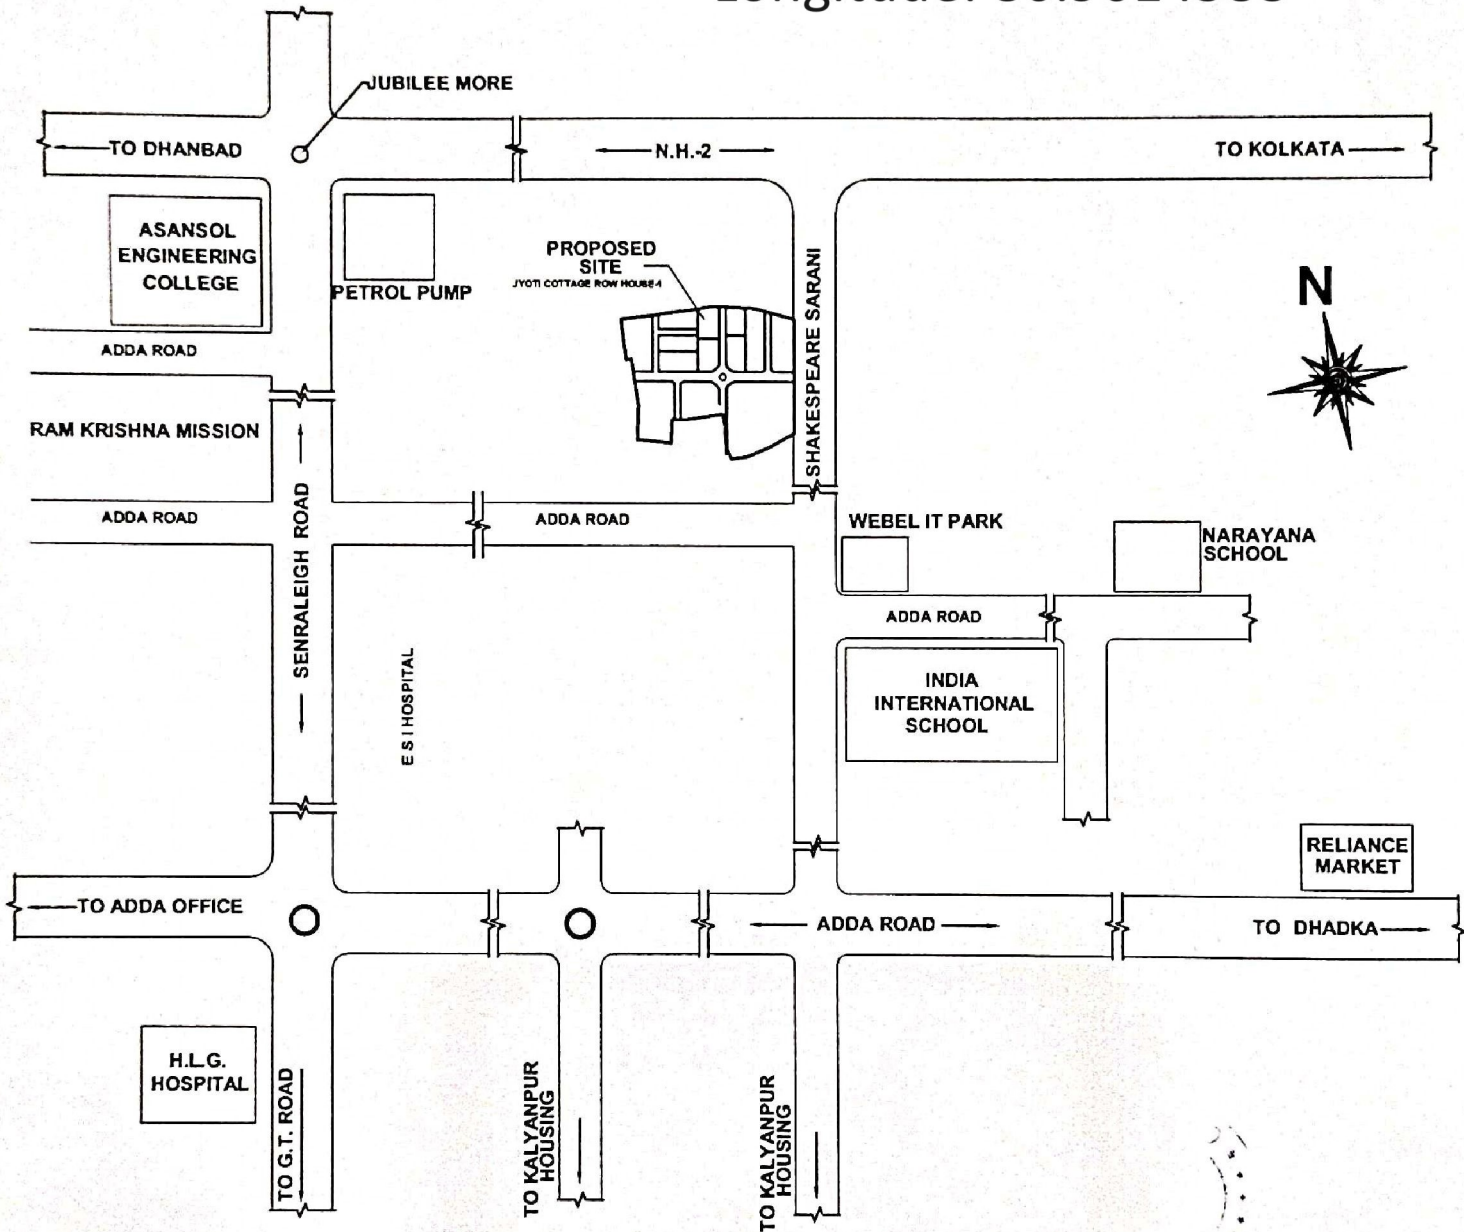

# LOCATION MAP OF JYOTI COTTAGE ROW HOUSE -1

Latitude: 23.7111818

Longitude: 86.9614588